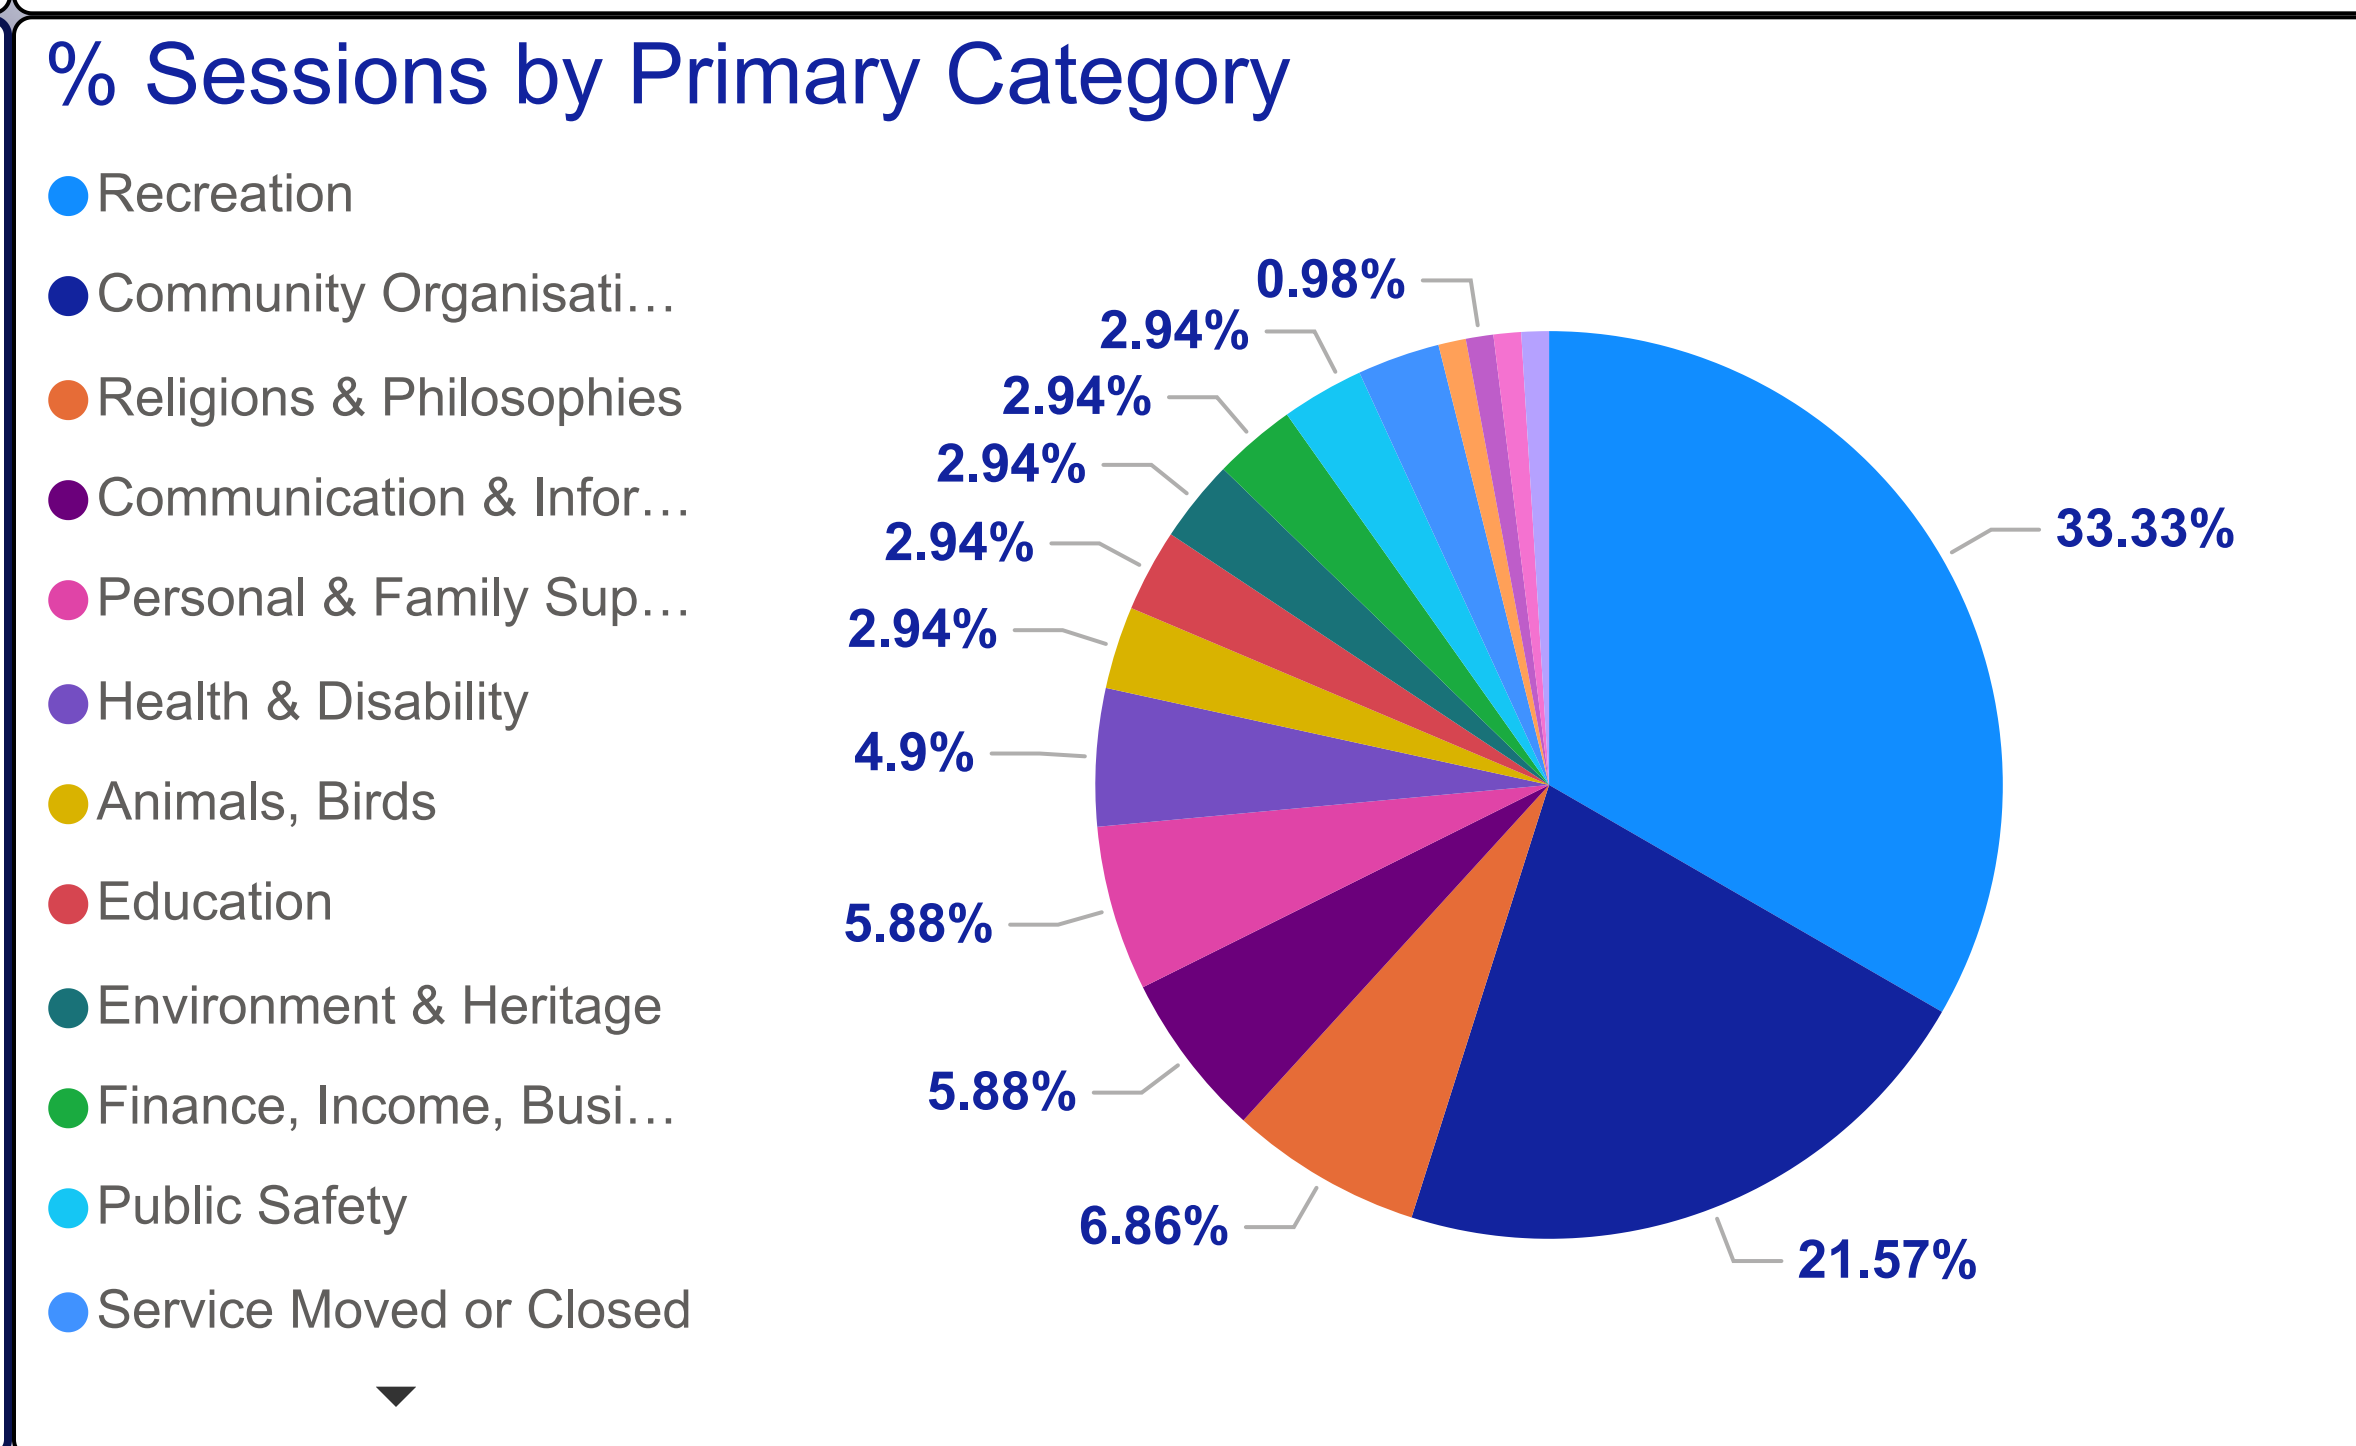

Total No. of Sessions

6568

Total No. of New Users

2432

Organisation	Sum of Sessions
Yoga - Two Wells	66
Uniting Church - Two Wells	12
Uniting Church - Mallala	12
United Football Club	19
Two Wells, Lewiston & Districts Landcare Group	11
Two Wells Uniting Church 'Treasure Trove' Op Shop	156
Two Wells Tennis Club	1
Two Wells Softball Club	3
Two Wells Regional	56
Total	3284