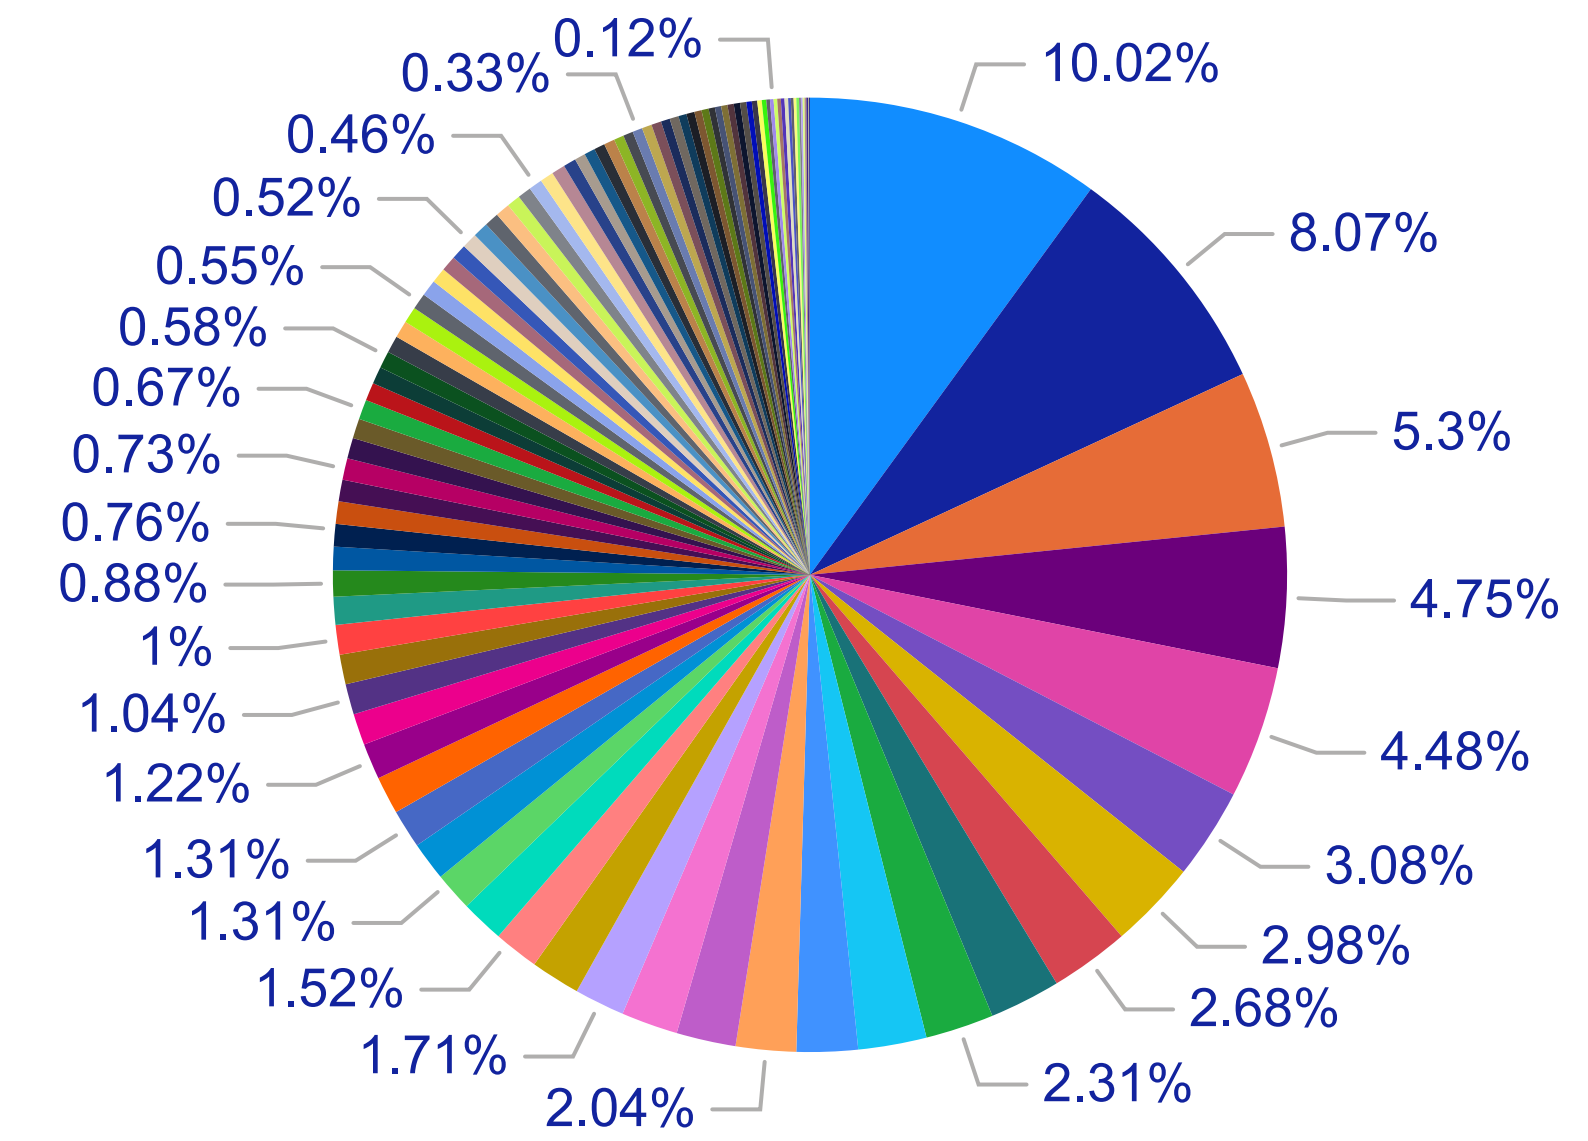

% Sessions by Organization