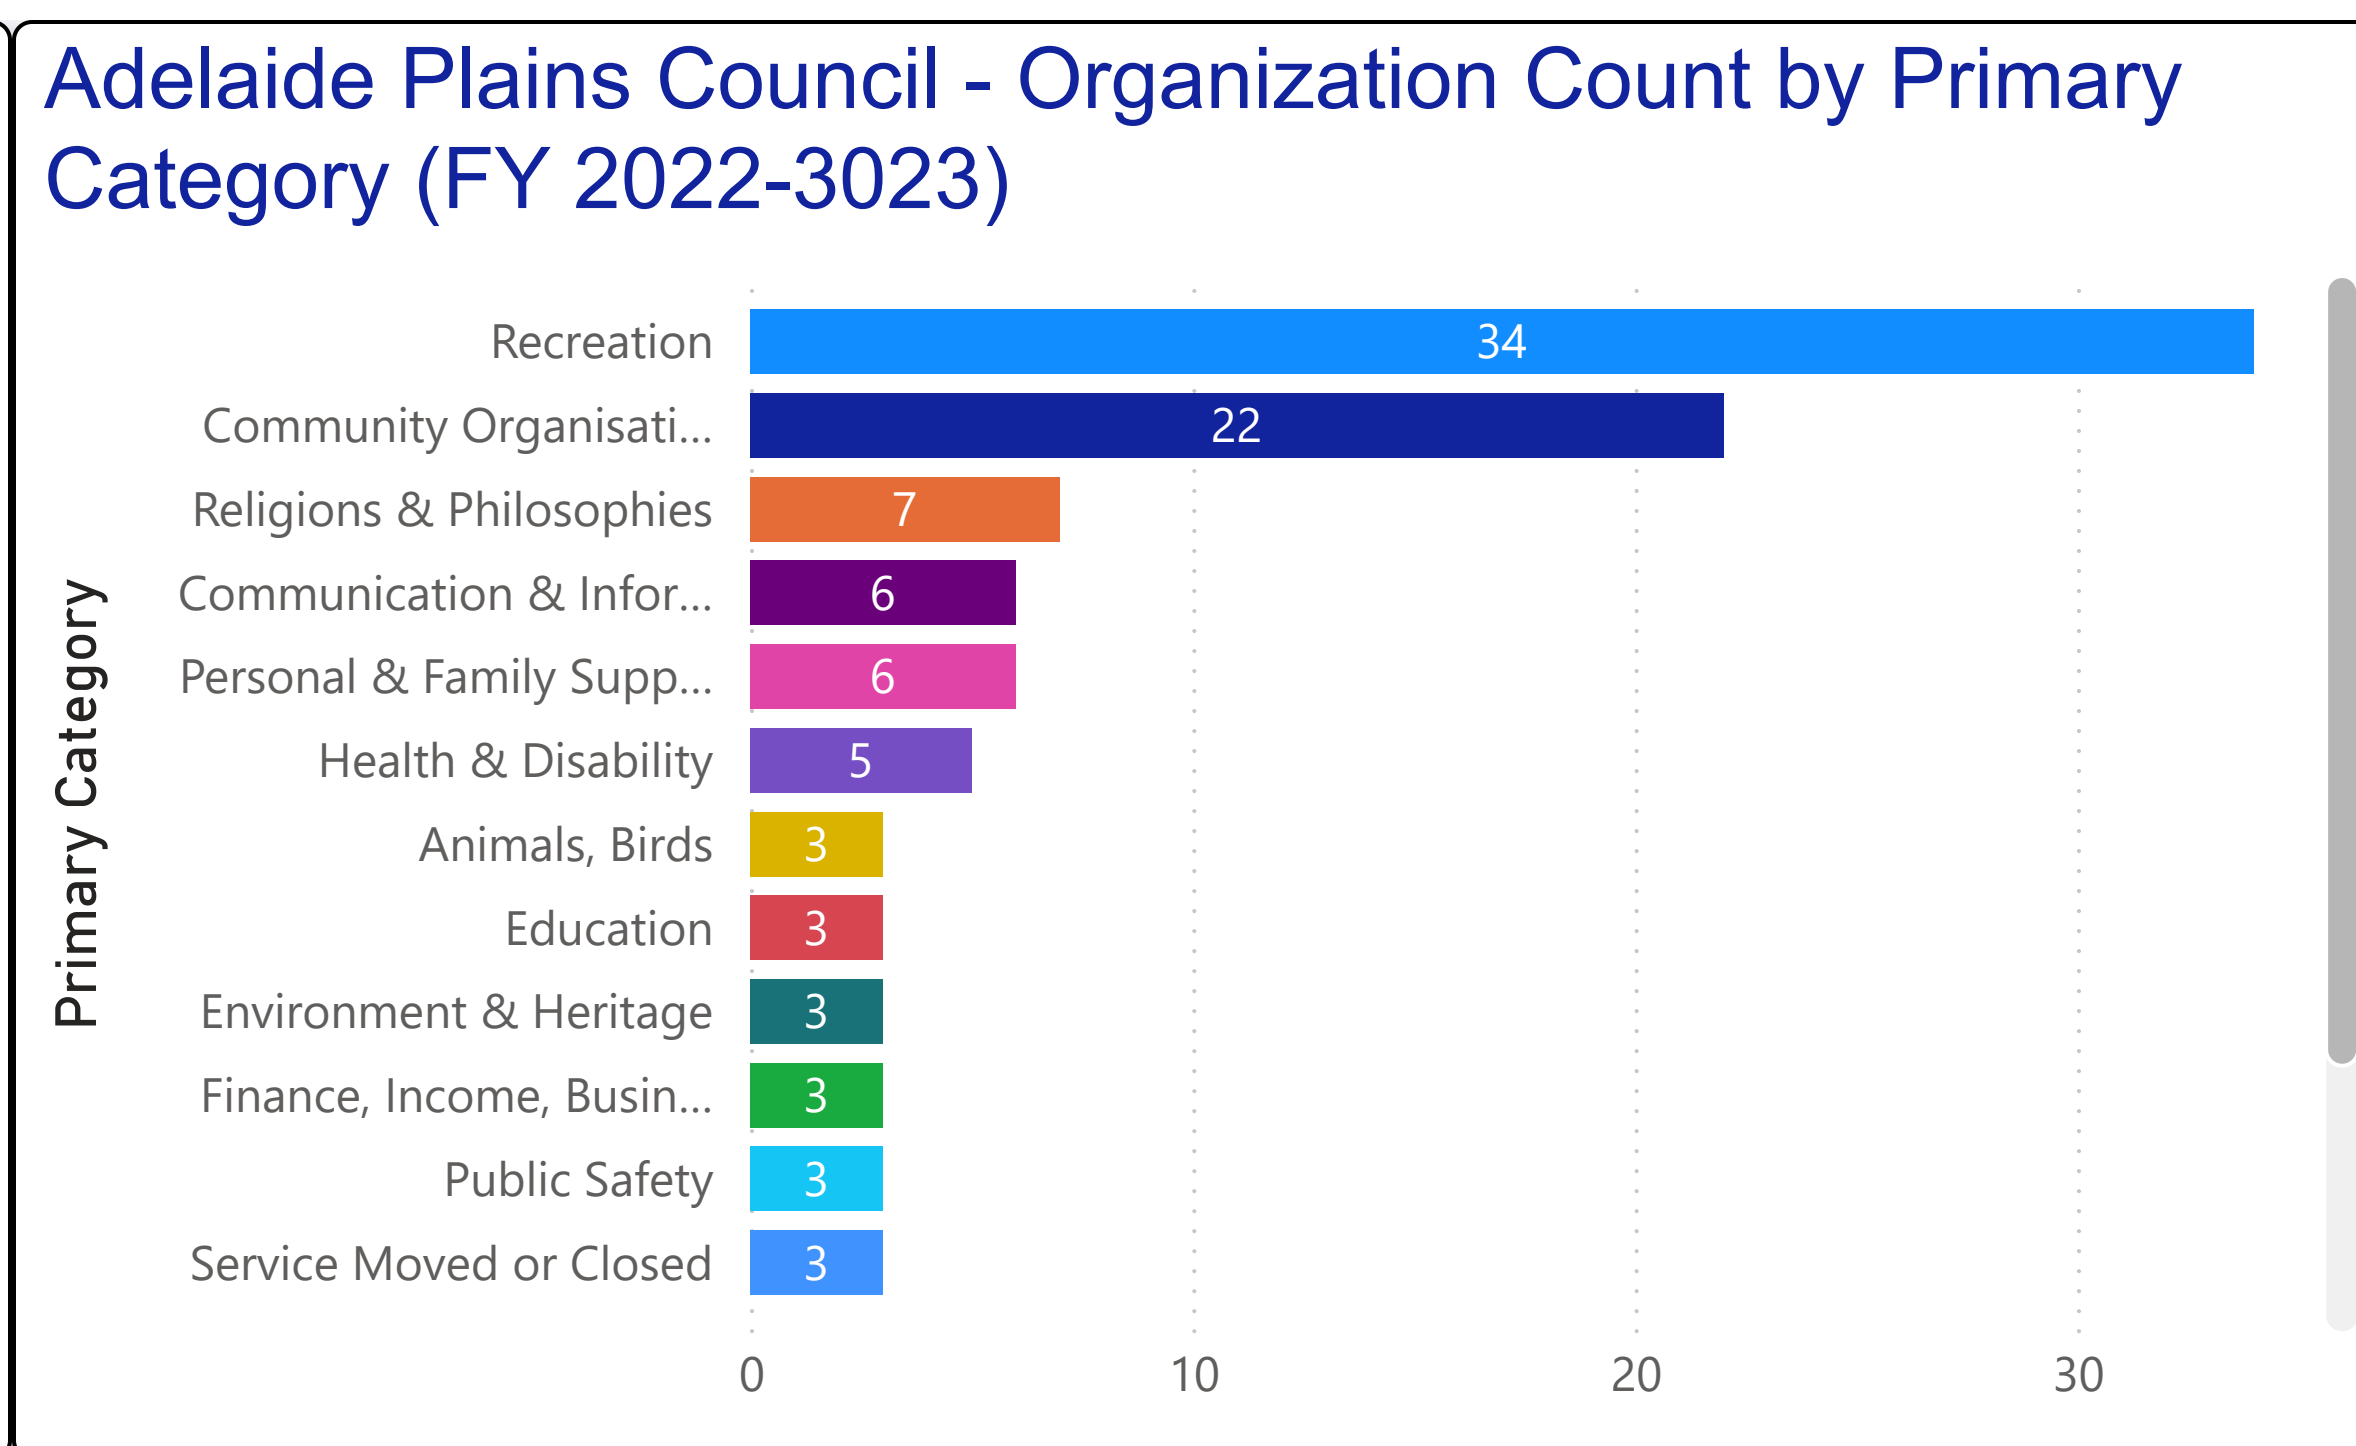

FY 2022-2023

Primary Category Organization

- ☐ Adelaide Pistol & Shooting Club Inc.
- ☐ Adelaide Plains Council
- ☐ Adelaide Plains Council - Aged Accom...
- ☐ Adelaide Plains Council - Community B...
- ☐ Adelaide Plains Crossroads Connection...
- ☐ Adelaide Plains Equestrian Club
- ☐ Adelaide Plains Kennel & Obedience Club