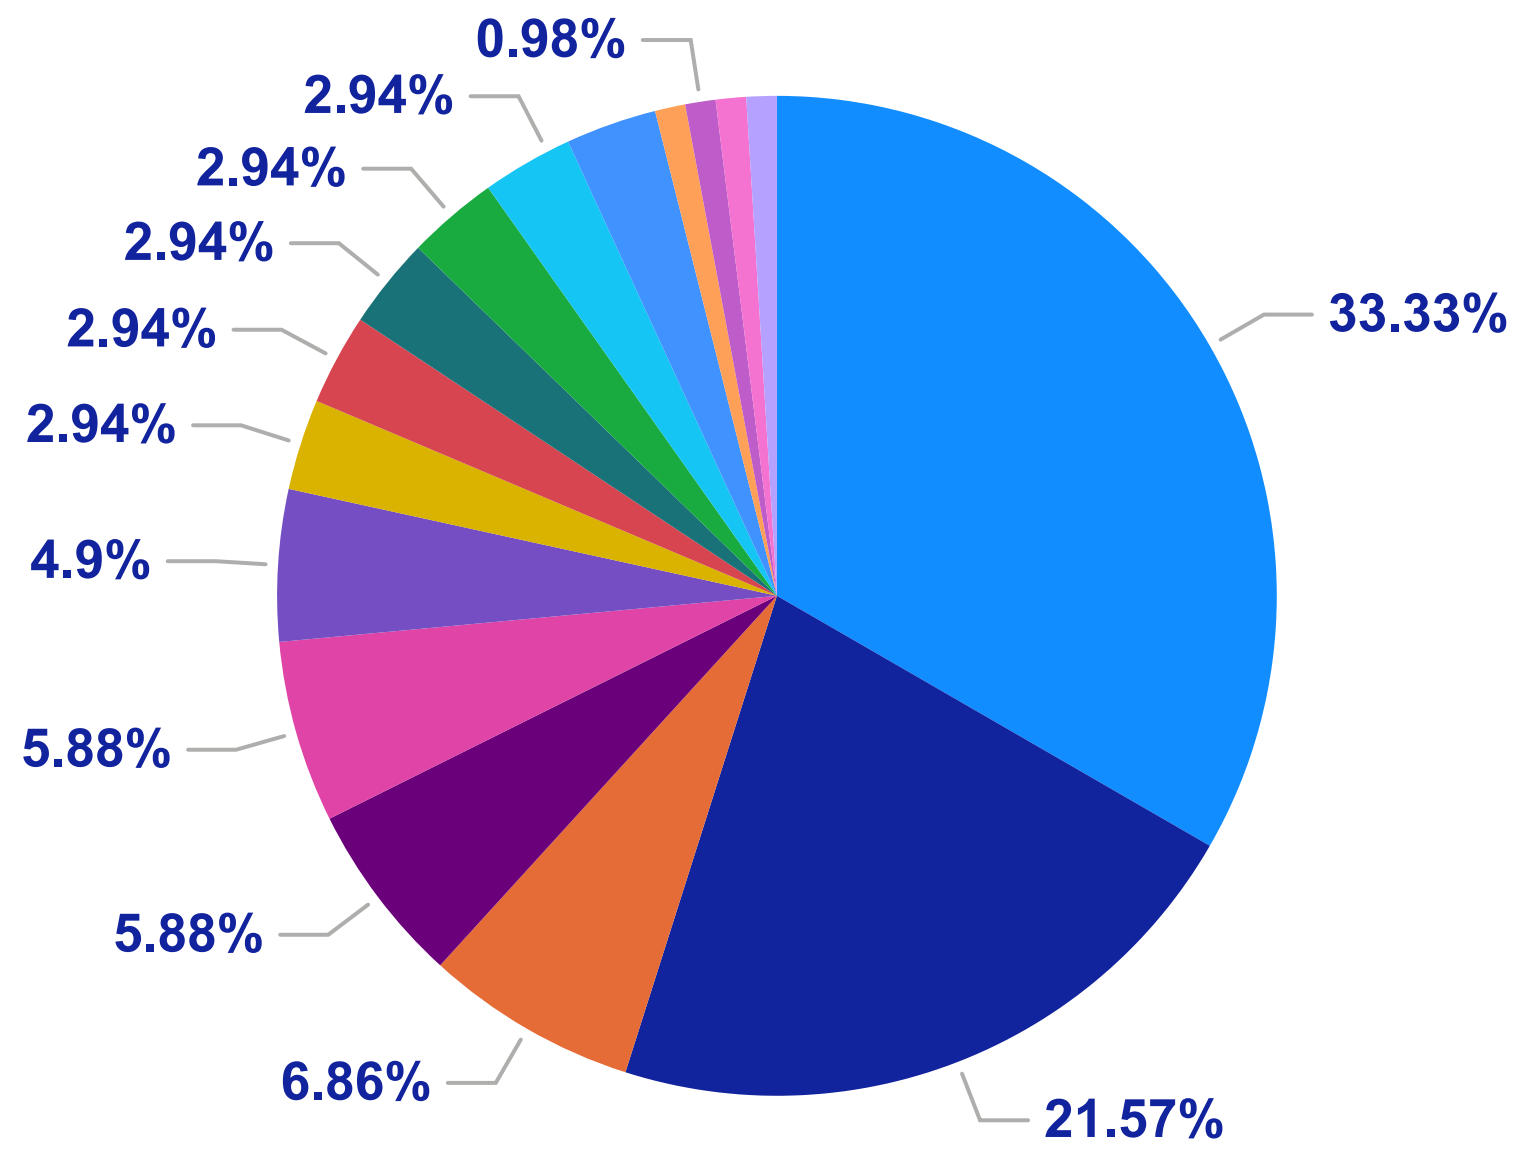

Adelaide Plains Council – Sessions by Organization (FY 2022-2023)

% Sessions by Organization

- Police Station - Mallala
- Two Wells Community Ce...
- Port Parham Sports and S...
- Two Wells Uniting Church ...
- Adelaide Plains Kennel & ...
- Mallala Institute
- Adelaide Pistol & Shootin...
- RSL Mallala Sub Branch
- Police Station - Two Wells
- Justices of the Peace - Ad...
- Two Wells Public Library
- Tenterfield Terrier Club of ...