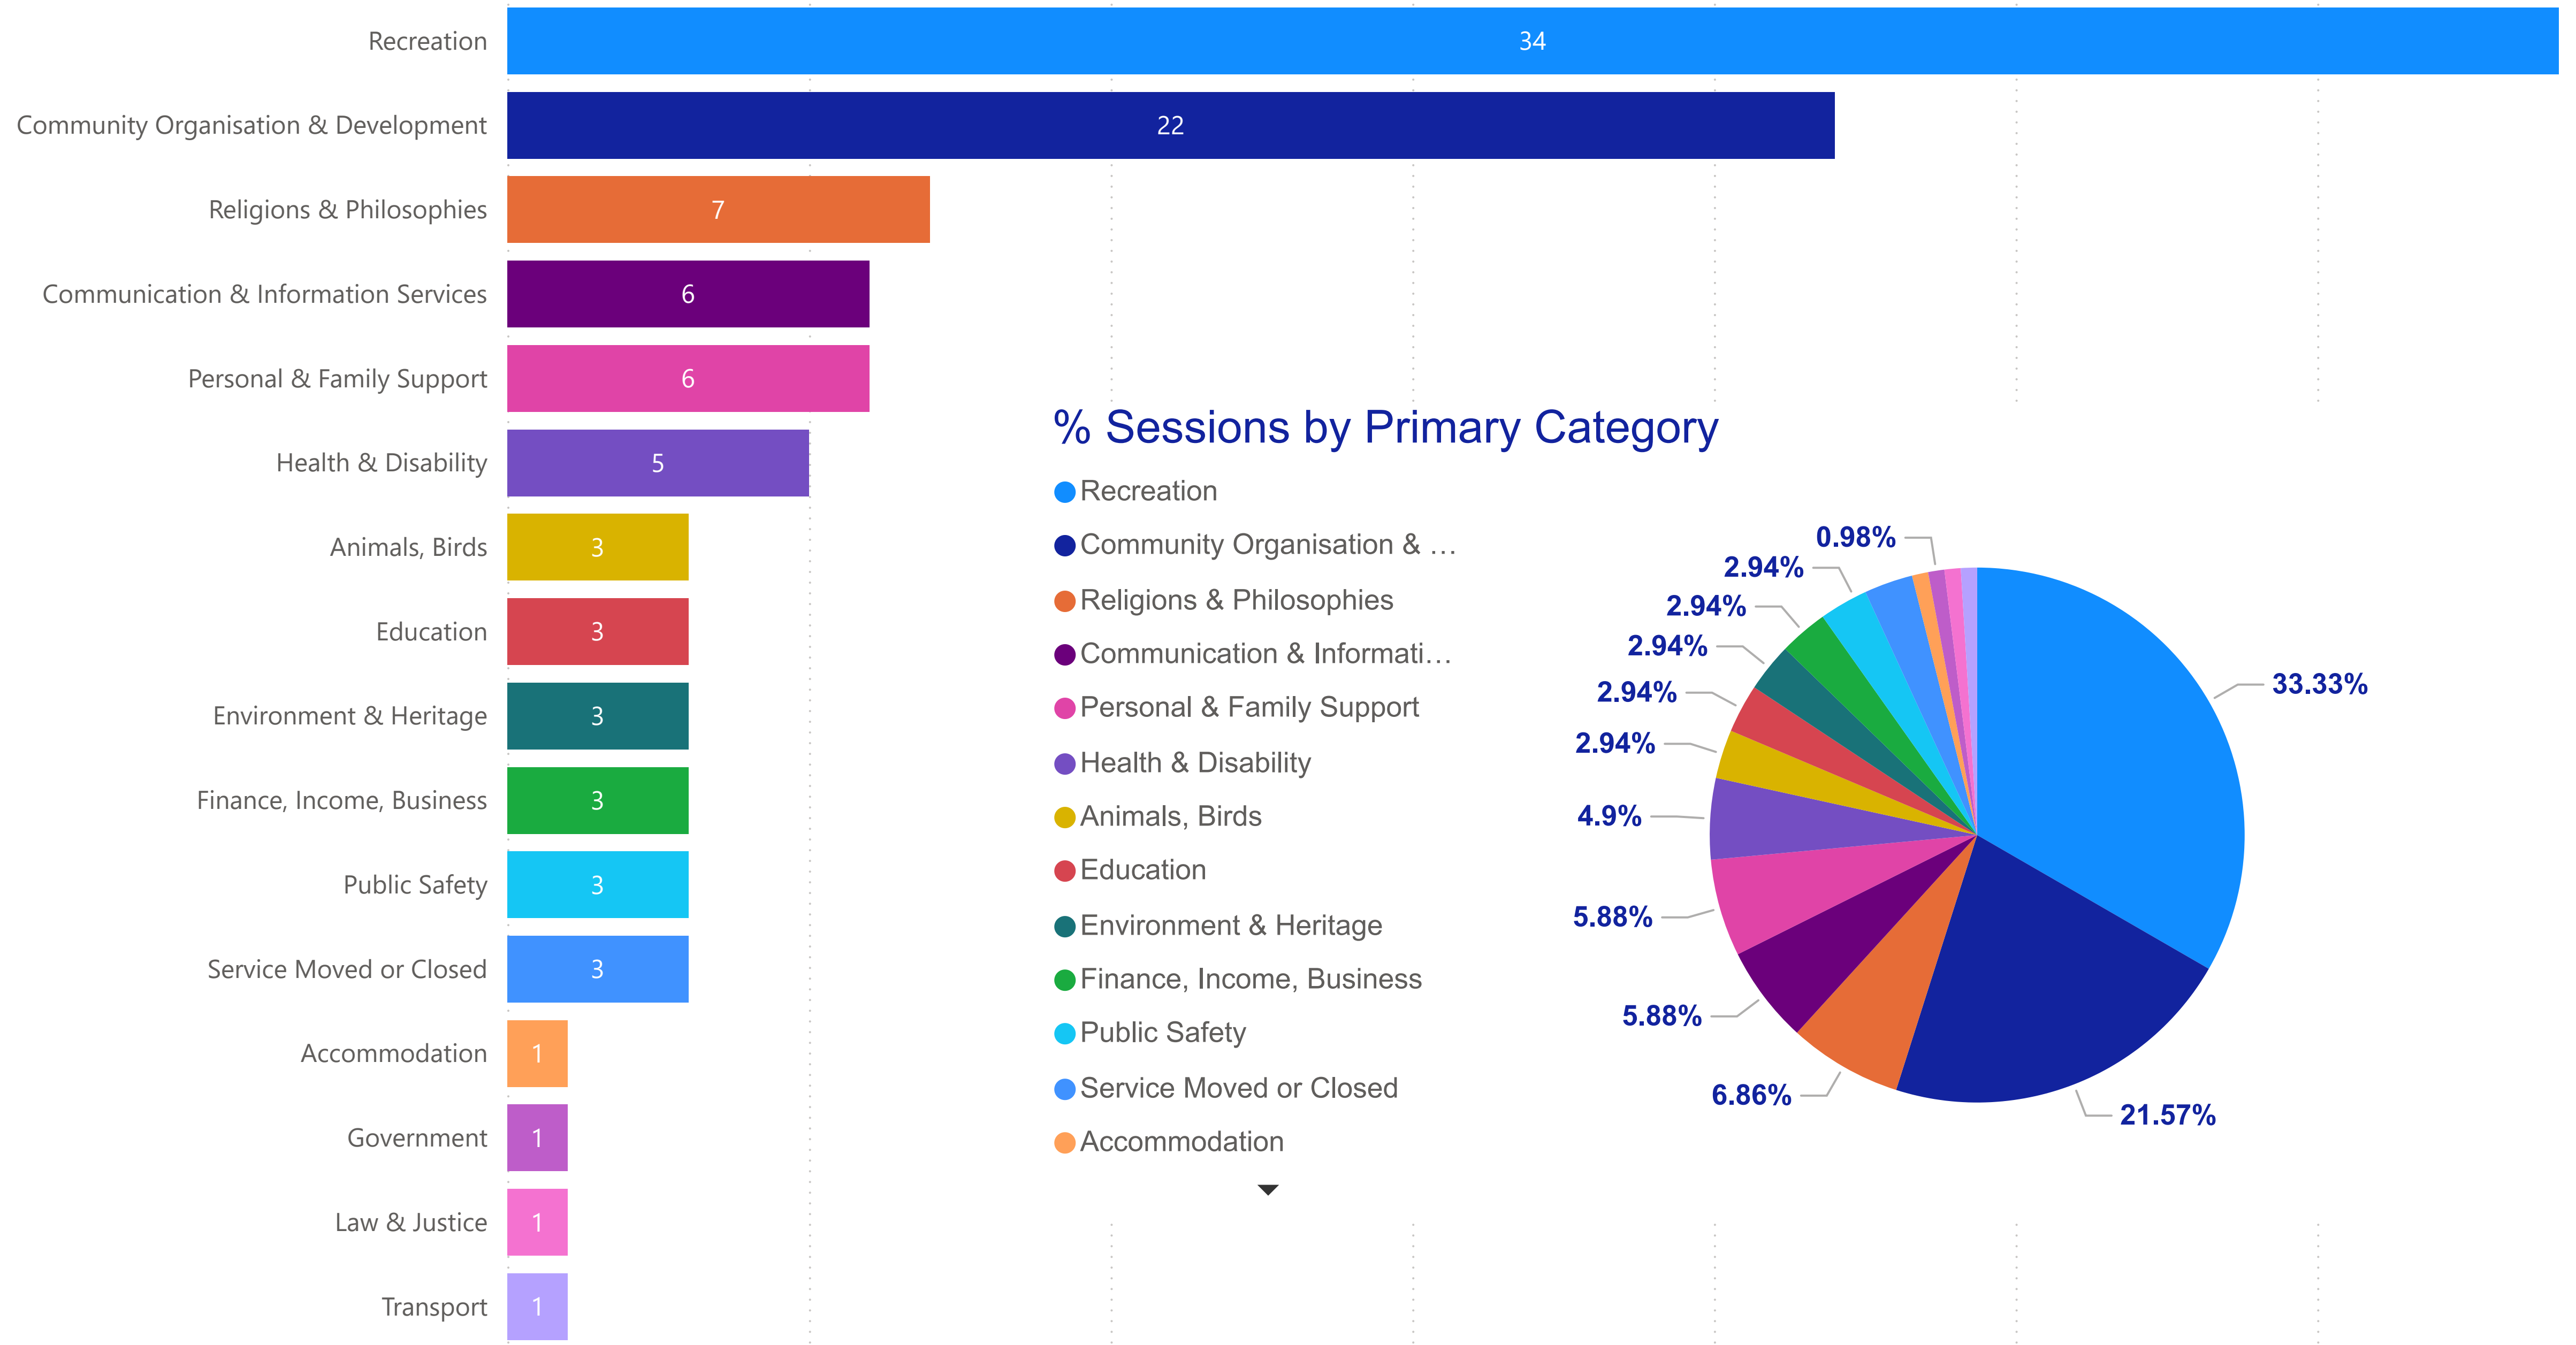

Adelaide Plains Council - Organization Count by Primary Category (FY 2022-3023)

Primary Category

% Sessions by Primary Category

- Recreation
- Community Organisation & ...
- Religions & Philosophies
- Communication & Informati...
- Personal & Family Support
- Health & Disability
- Animals, Birds
- Education
- Environment & Heritage
- Finance, Income, Business
- Public Safety
- Service Moved or Closed
- Accommodation

Adelaide Plains Council – Sessions by Organization (FY 2022-2023)

% Sessions by Organization

- Police Station - Mallala
- Two Wells Community Ce...
- Port Parham Sports and S...
- Two Wells Uniting Church ...
- Adelaide Plains Kennel & ...
- Mallala Institute
- Adelaide Pistol & Shootin...
- RSL Mallala Sub Branch
- Police Station - Two Wells
- Justices of the Peace - Ad...
- Two Wells Public Library
- Tenterfield Terrier Club of ...

FY 2022-2023

Primary Category Organization

- Adelaide Pistol & Shooting Club Inc.
- Adelaide Plains Council
- Adelaide Plains Council - Aged Accommodation
- Adelaide Plains Council - Community Bus Service
- Adelaide Plains Crossroads Connections Suicide Preven...
- Adelaide Plains Equestrian Club
- Adelaide Plains Kennel & Obedience Club
- Adelaide Plains Poets
- Adelaide Plains Veterinary Surgery
- Australian Red Cross - Two Wells
- Blue Light Disco - Two Wells
- Coalition of Coastal Communities
- Concorde Model Flying Club
- Corston Coaches
- Country Fire Service - Two Wells
- Dublin & Districts Senior Citizens Inc.

Primary Category, Organisation

All

Total No. of Sessions

6568

Total No. of New Users

2432

Adelaide Plains Council – Sessions by Organization (FY)