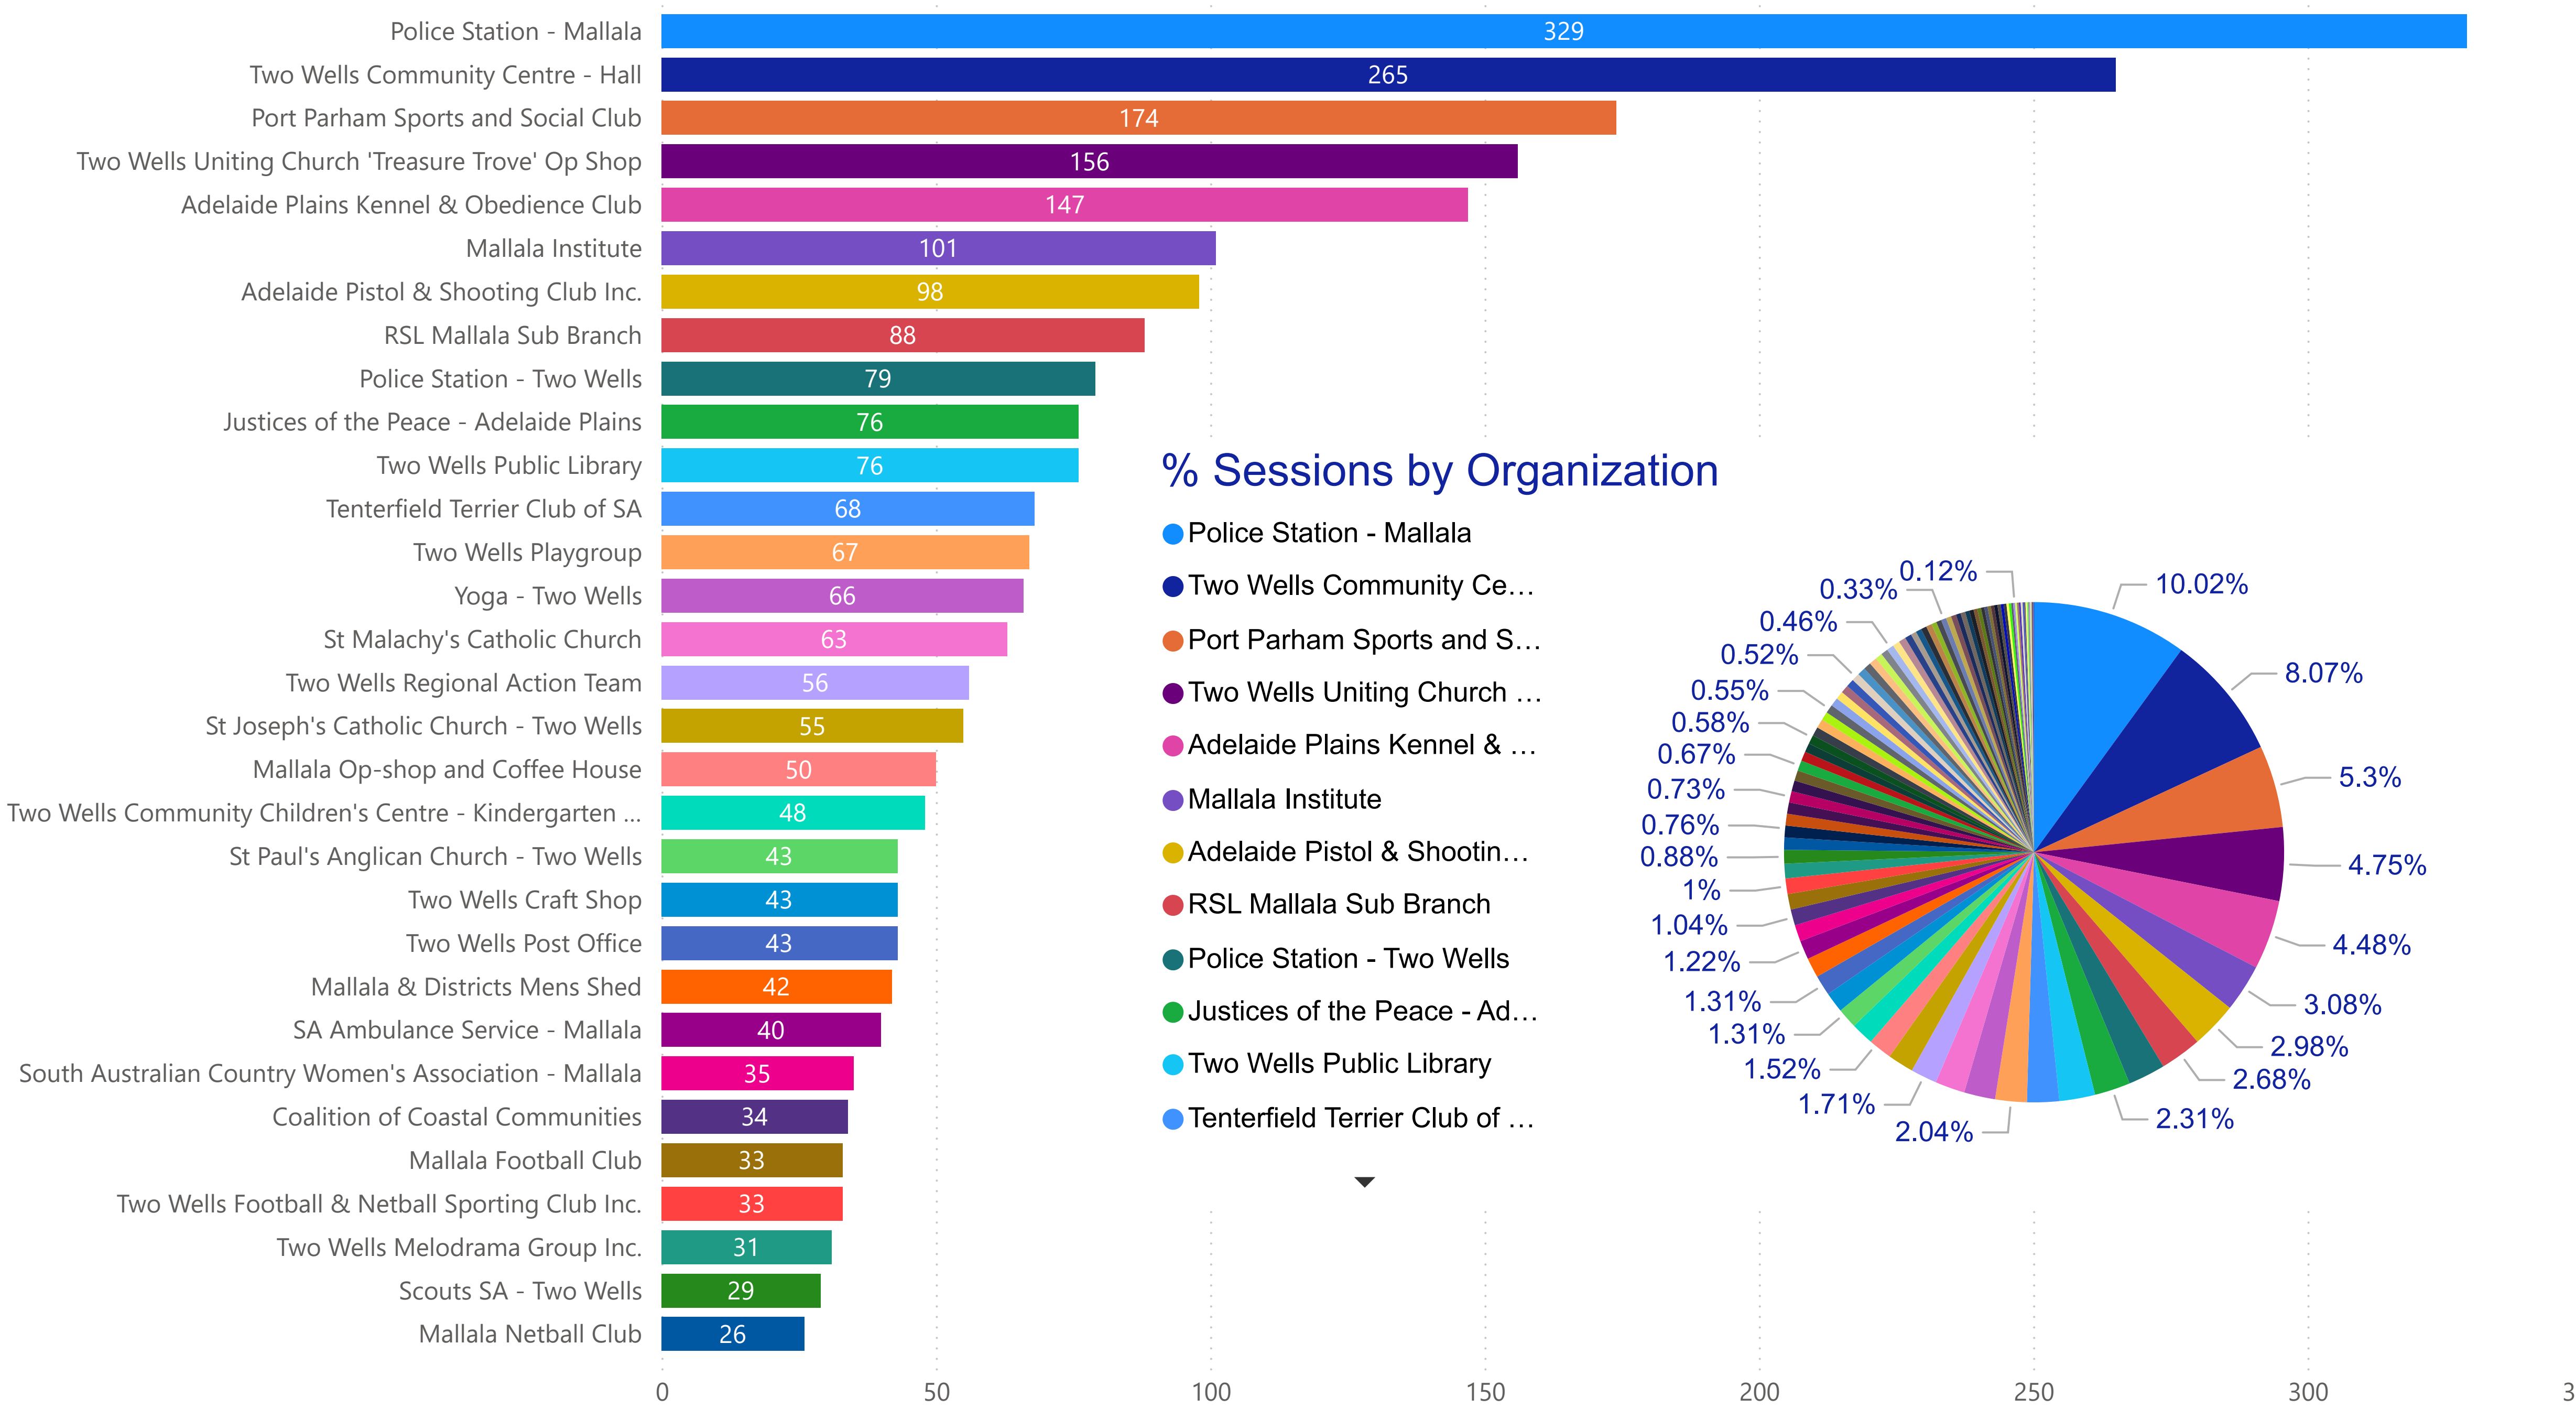

Adelaide Plains Council - Organization Count by Primary Category (FY 2022-3023)

Primary Category

% Sessions by Primary Category

- Recreation
- Community Organisation & ...
- Religions & Philosophies
- Communication & Informati...
- Personal & Family Support
- Health & Disability
- Animals, Birds
- Education
- Environment & Heritage
- Finance, Income, Business
- Public Safety
- Service Moved or Closed
- Accommodation

Adelaide Plains Council – Sessions by Organization (FY 2022-2023)

% Sessions by Organization

- Police Station - Mallala
- Two Wells Community Ce...
- Port Parham Sports and S...
- Two Wells Uniting Church ...
- Adelaide Plains Kennel & ...
- Mallala Institute
- Adelaide Pistol & Shootin...
- RSL Mallala Sub Branch
- Police Station - Two Wells
- Justices of the Peace - Ad...
- Two Wells Public Library
- Tenterfield Terrier Club of ...

FY 2022-2023

Primary Category Organization

- Adelaide Pistol & Shooting Club Inc.
- Adelaide Plains Council
- Adelaide Plains Council - Aged Accommodation
- Adelaide Plains Council - Community Bus Service
- Adelaide Plains Crossroads Connections Suicide Preven...
- Adelaide Plains Equestrian Club
- Adelaide Plains Kennel & Obedience Club
- Adelaide Plains Poets
- Adelaide Plains Veterinary Surgery
- Australian Red Cross - Two Wells
- Blue Light Disco - Two Wells
- Coalition of Coastal Communities
- Concorde Model Flying Club
- Corston Coaches
- Country Fire Service - Two Wells
- Dublin & Districts Senior Citizens Inc.

Primary Category, Organisation

All

Total No. of Sessions

6568

Total No. of New Users

2432

Adelaide Plains Council – Sessions by Organization (FY)