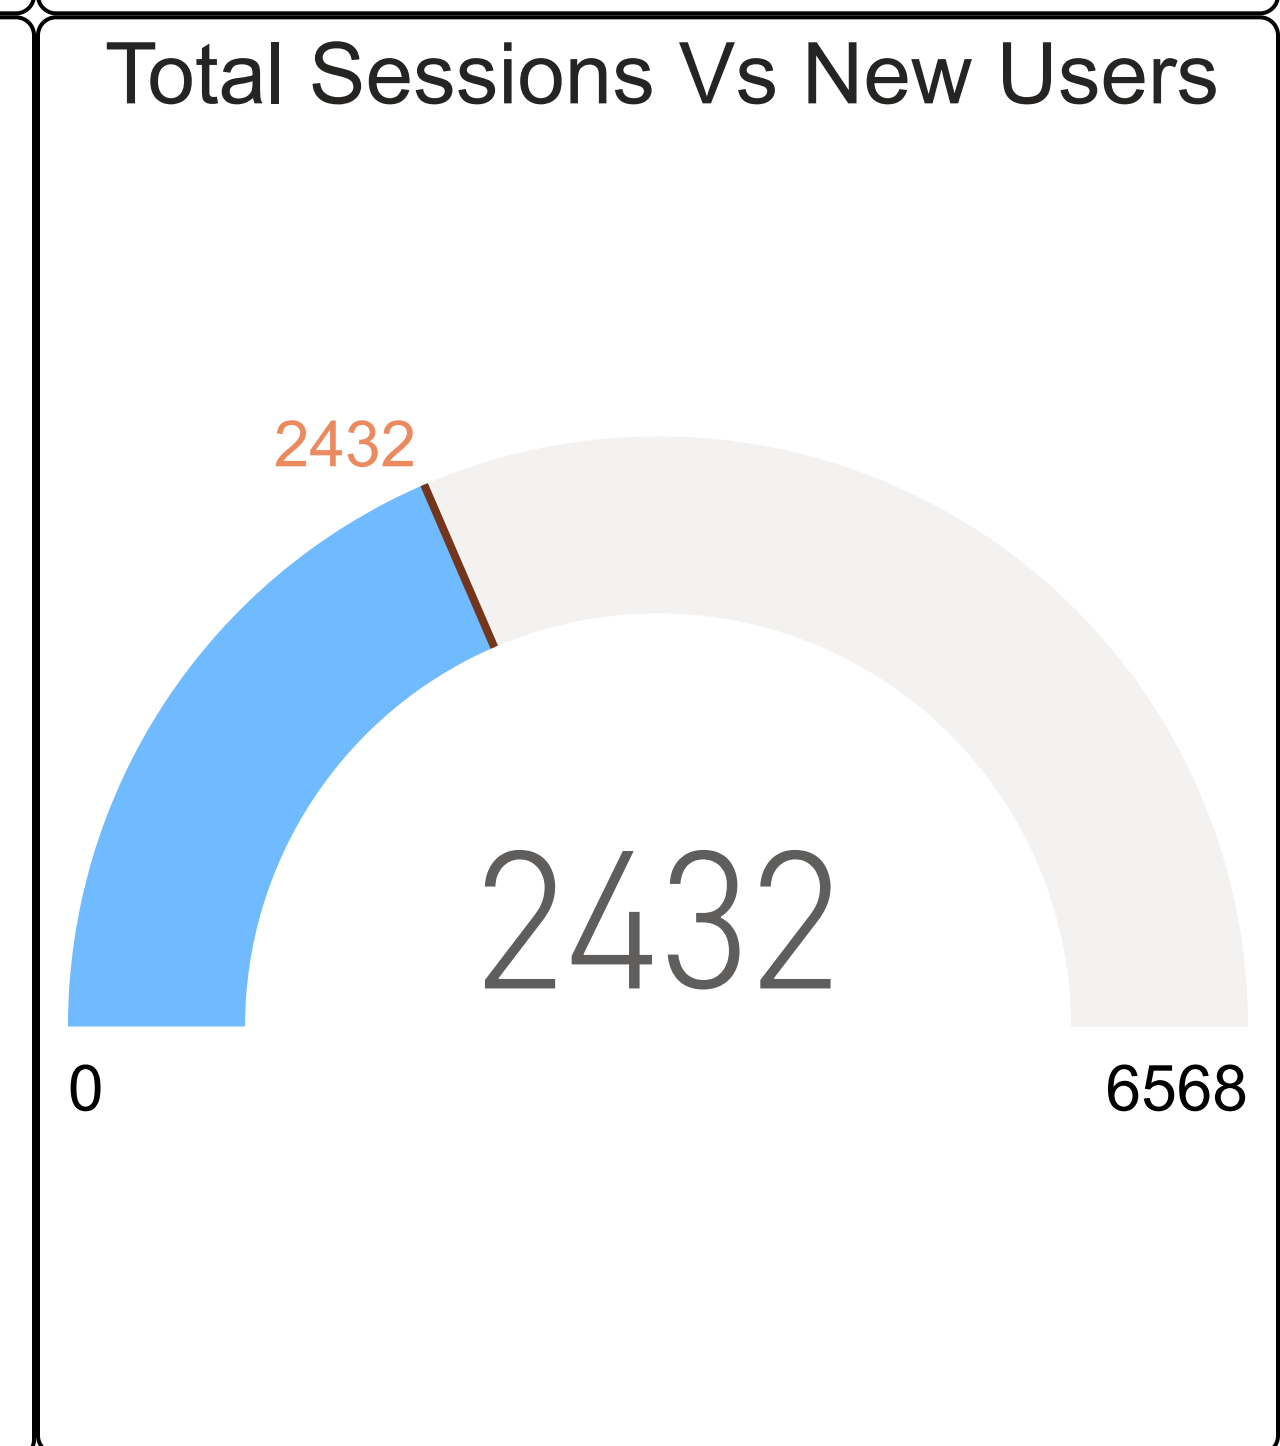

Total No. of Sessions

6568

Total No. of New Users

2432

Organisation	Sum of Sessions
Yoga - Two Wells	66
Uniting Church - Two Wells	12
Uniting Church - Mallala	12
United Football Club	19
Two Wells, Lewiston & Districts Landcare Group	11
Two Wells Uniting Church 'Treasure Trove' Op Shop	156
Two Wells Tennis Club	1
Two Wells Softball Club	3
Two Wells Regional	56
Total	3284